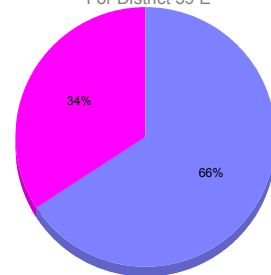

Goal, New, Dropped, Gain/Loss

Comparison of Membership Gain/Loss

Current Year Compared to the Previous Year

Gender Comparison 2010-2011

For District 39 E

Oct/Nov/Dec
■ Male ■ Female